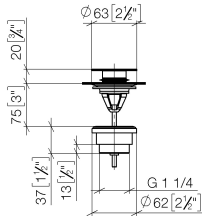

**Basin Waste with push fastening 1 1/4" - Durabronz (23kt Gold)**

IMO

10 125 970

Fits: IMO, LULU, MADISON, MEM, TARA,  
CL.1, LISSÉ, VAIA, META, CYO

	Durabronz (23kt Gold)	10 125 970-09
	Chrome	10 125 970-00
	Brushed Platinum	10 125 970-06
	Platinum	10 125 970-08
	Dark Chrome	10 125 970-19
	Light Gold	10 125 970-26
	Brushed Light Gold	10 125 970-27
	Brushed Durabronz (23kt Gold)	10 125 970-28
	Matte Black	10 125 970-33
	Platinum / Brushed Platinum	10 125 970-36
	Durabronz / Brushed Durabronz (23kt Gold)	10 125 970-38
	Brushed Bronze	10 125 970-42
	Brushed Champagne (22kt Gold)	10 125 970-46
	Champagne (22kt Gold)	10 125 970-47
	Brushed Chrome	10 125 970-93
	Brushed Dark Platinum	10 125 970-99

## Basin Waste with push fastening 1 1/4" - Durabronz (23kt Gold)

---

IMO

10 125 970

Only suitable for basins with an overflow.

10 125 970

mm [inches]

10 125 970