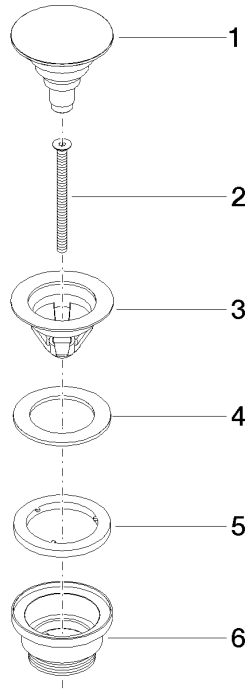

**Basin Waste with push fastening 1 1/4" - Durabronz (23kt Gold)**

IMO

10 125 970

Fits: IMO, LULU, MADISON, MEM, TARA,  
CL.1, LISSÉ, VAIA, META, CYO

	Durabronz (23kt Gold)	10 125 970-09
	Chrome	10 125 970-00
	Brushed Platinum	10 125 970-06
	Platinum	10 125 970-08
	Dark Chrome	10 125 970-19
	Light Gold	10 125 970-26
	Brushed Light Gold	10 125 970-27
	Brushed Durabronz (23kt Gold)	10 125 970-28
	Matte Black	10 125 970-33
	Platinum / Brushed Platinum	10 125 970-36
	Durabronz / Brushed Durabronz (23kt Gold)	10 125 970-38
	Brushed Bronze	10 125 970-42
	Brushed Champagne (22kt Gold)	10 125 970-46
	Champagne (22kt Gold)	10 125 970-47
	Brushed Chrome	10 125 970-93
	Brushed Dark Platinum	10 125 970-99

## Basin Waste with push fastening 1 1/4" - Durabronz (23kt Gold)

---

IMO

10 125 970

Only suitable for basins with an overflow.

10 125 970

mm [inches]

10 125 970

Parts for other finishes can be found here: [Chrome](#)

Spare parts list

No.	Item Number	Name	Quantity used	Delivery time
1	04 31 20 096 00-09	plug	1	40
2	09 30 30 179 90	screw	1	2
3	09 11 01 038-09	cup	1	40
4	09 14 05 061 90	seal	1	2
5	09 14 03 153 90	seal	1	2
6	09 11 10 156-09	connection	1	60